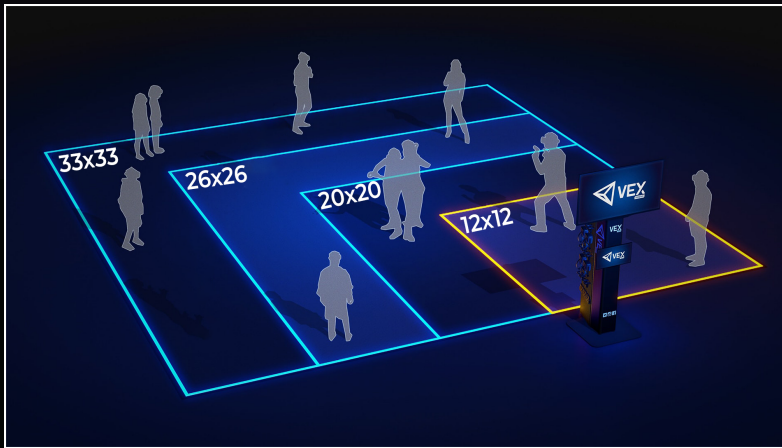

TOP OF THE LINE VR ATTRACTIONS

Buy With Confidence. Buy with Shaffer.
90 year so of trusted service.

High Throughput | Action-Packed | Free-Roaming | Backpack Free

THE BEST THROUGHPUT

With up to 100 players per hour and no heavy equipment, VEX Arena is one of the best free-roaming attractions in terms of throughput. Game time is adjustable from 5 to 15 minutes, in order to be able to customize your customer's experience according to your business.

FROM 144 TO 1090 SQ. FT

VEX Arena can adapt to almost any situation. With a play area going from 144 to 1090 square feet and the ability to integrate elements like columns or pillars directly in the games, it will fit pretty much anywhere in your business.

FAST ROI

- High revenue
- High throughput

HIGH THROUGHPUT

- Up to 100 players/hour
- Adjustable time

TURNKEY

- Easy to operate
- Less operator time

FOR BUSINESS

- Customer service
- Analytics

MODULAR

- 144 to 1090 sq ft
- Easily set up

GREAT LIBRARY

- Content diversity
- Multiple environments

FUTURE-READY

- Updates
- New games

KIDS FRIENDLY

- Trendy games
- Easy-to-wear gear