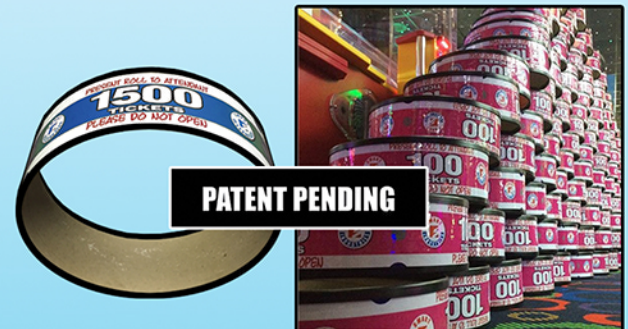

NEW! TICKET RING 45"™

Players attempt to win ticket rings in various values. The rings can be redeemed at the redemption counter where tickets or swipe cards are used.

In swipe card locations the attendant will credit the players card with the value of tickets won. In all locations the rings are then recycled back into the game.

Pick your color!
Blue, Green, Yellow, Purple,
Pink, Red, Orange

CRANES • REDEMPTION GAMES • SPORTS GAMES • SELF-MERCHANDISERS • AND MORE!

SMART INDUSTRIES

A LEADING COIN-OP PROVIDER SINCE 1985
1-800-553-2442 • WWW.SMARTIND.COM