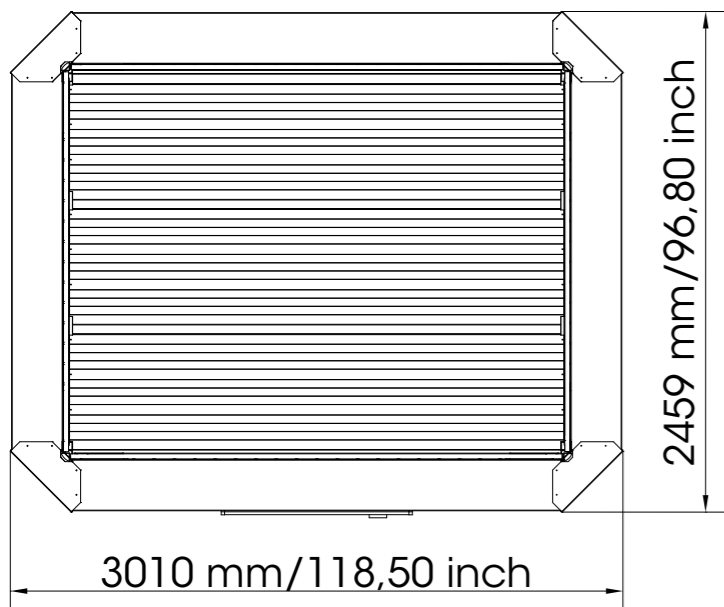

Packed dimensions  
Total weight in crate 1020 kg

Weight: 915 kg / 2017,22 lb  
Power: 450W  
Rated Voltage: 230 / 115VAC

**ELAUT** nv  
sales@elaut.be  
www.elaut.com  
T +32 3 780 94 80  
F +32 3 778 05 61

# X-TREME BIG ONE

Mega Size (almost 3m70/13' tall)

Multicolor Changing lights

LED Lighting

Extreme play  
Ultimate earnings  
Superior ROI

LED Ultraviolet Product  
Enchanting Lighting  
Patent Pending 'Claw Vision'