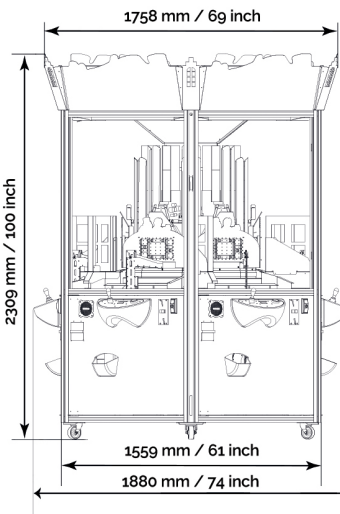

WILLY WONKA & THE CHOCOLATE FACTORY

1 Player

Voltage: 230V/115V (50/60 Hz)
Power consumption: 126 W (typ) / 198 W (max)
Weight: 195 kg / 430 lb

2 Player

Voltage: 230V/115V (50/60 Hz)
Power consumption: 216 W (typ) / 350 W (max)
Weight: 345 kg / 760 lb

6 Player

Voltage: 230V/115V (50/60 Hz)
Power consumption: 648 W (typ) / 1024 W (max)
Weight: 650 kg / 1433 lb

ELAUT NV
T +32 3 780 94 80
sales@elaut.be
www.elaut.com

ELAUT USA
T +1 732 494 4900
info@elautusa.com