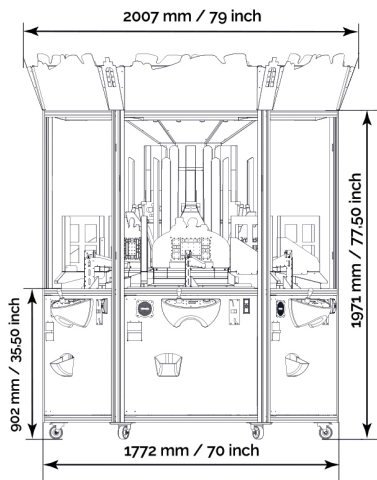

6 Player

Voltage: 230V/115V (50/60 Hz)
Power consumption: 648 W (typ) / 1024 W (max)
Weight: 650 kg / 1433 lb