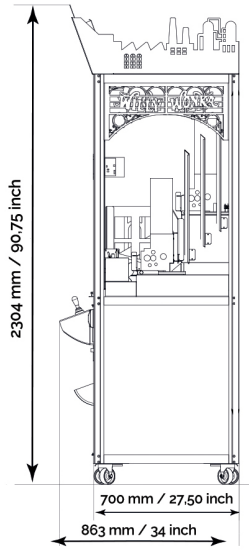

1 Player

Voltage: 230V/115V (50/60 Hz)
Power consumption: 126 W (typ) / 198 W (max)
Weight: 195 kg / 430 lb