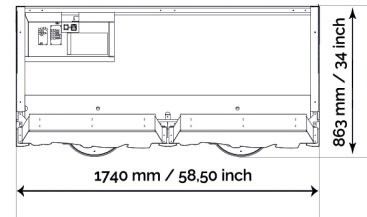

2 Player

Voltage: 230V/115V (50/60 Hz)
Power consumption: 216 W (typ) / 350 W (max)
Weight: 345 kg / 760 lb