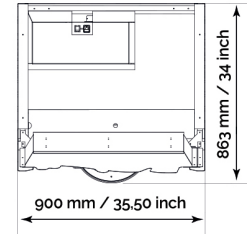

1 Player

Voltage: 230V/115V (50/60 Hz)
Power consumption: 126 W (typ) / 198 W (max)
Weight: 195 kg / 430 lb