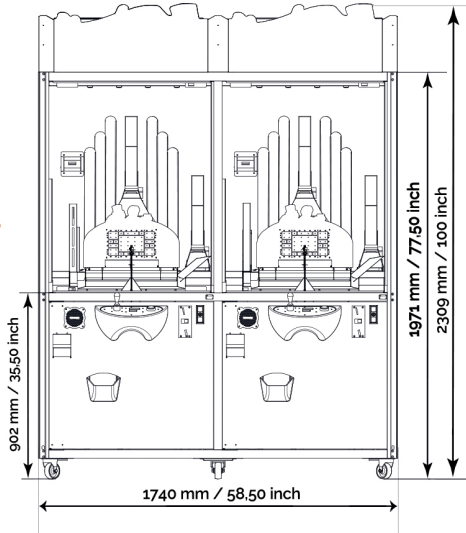

WILLY WONKA & THE CHOCOLATE FACTORY

1 Player

Voltage: 230V/115V (50/60 Hz)
Power consumption: 126 W (typ) / 198 W (max)
Weight: 195 kg / 430 lb

2 Player

Voltage: 230V/115V (50/60 Hz)
Power consumption: 216 W (typ) / 350 W (max)
Weight: 345 kg / 760 lb

6 Player

Voltage: 230V/115V (50/60 Hz)
Power consumption: 648 W (typ) / 1024 W (max)
Weight: 650 kg / 1433 lb

ELAUT NV
T +32 3 780 94 80
sales@elaut.be
www.elaut.com

ELAUT USA
T +1 732 494 4900
info@elautusa.com