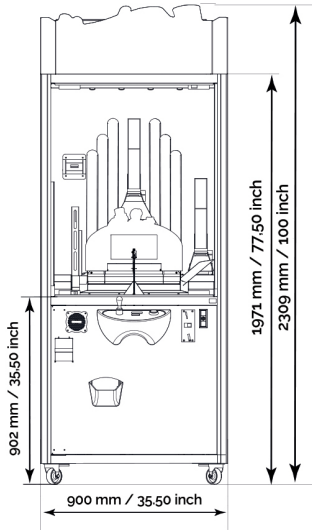

1 Player

Voltage: 230V/115V (50/60 Hz)
Power consumption: 126 W (typ) / 198 W (max)
Weight: 195 kg / 430 lb