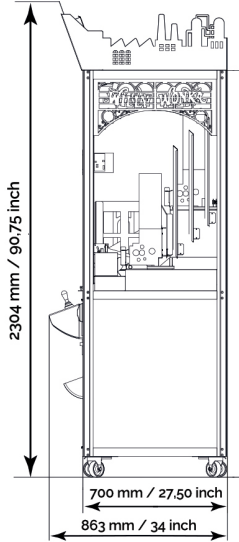

WILLY WONKA & THE CHOCOLATE FACTORY

1 Player

Voltage: 230V/115V (50/60 Hz)
Power consumption: 126 W (typ) / 198 W (max)
Weight: 195 kg / 430 lb

2 Player

Voltage: 230V/115V (50/60 Hz)
Power consumption: 216 W (typ) / 350 W (max)
Weight: 345 kg / 760 lb

6 Player

Voltage: 230V/115V (50/60 Hz)
Power consumption: 648 W (typ) / 1024 W (max)
Weight: 650 kg / 1433 lb

ELAUT NV
T +32 3 780 94 80
sales@elaut.be
www.elaut.com

ELAUT USA
T +1 732 494 4900
info@elautusa.com