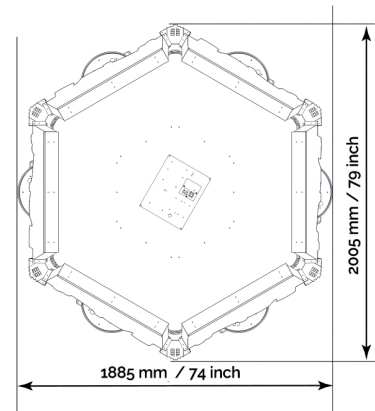

6 Player

Voltage: 230V/115V (50/60 Hz)
Power consumption: 648 W (typ) / 1024 W (max)
Weight: 650 kg / 1433 lb

ELAUT NV
T +32 3 780 94 80
sales@elaut.be
www.elaut.com

ELAUT USA
T +1 732 494 4900
info@elautusa.com