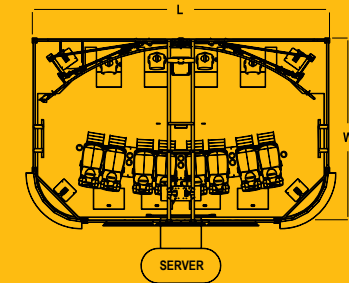

— John Alter

General Manager - 7D Experience

Specifications

**Scalable from
4 to 40+ seats**

XD Dark Ride 4 seats

FOOTPRINT

Seats: 4

Width: 12'6" (3,8m)

Width including server space: 17'1" (5,21m)

Length: 15'10" (4,85m)

Min. ceiling height: 10'8" (3,25m)

Screen: 12'4 x 6'11" (3,75m x 2,1m)

XD Dark Ride 8 seats

FOOTPRINT

Seats: 8

Width: 16' (4,9m)

Width including server space: 20'6" (6,3m)

Length: 26' (7,9m)

Min. ceiling height: 13'11" (4,25m)

Screen: 24'7" x 10' (7,5m x 3m)

- Highly responsive instant positioning on screen <20ms.
- Accurate tracking precision, within 2 pixels on-screen.
- System can be ordered with a structure or as a theater style, depending on the number of seats.
- Above specifications are for 4 and 8 seats configurations. For more than 8 seats, please contact your representative.