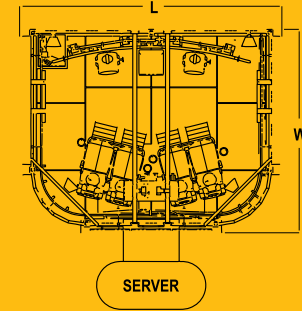

— John Alter

General Manager - 7D Experience

Specifications

**Scalable from
4 to 40+ seats**

XD Dark Ride 4 seats

FOOTPRINT

Seats: 4

Width: 12'6" (3,8m)

Width including server space: 17'1" (5,21m)

Length: 15'10" (4,85m)

Min. ceiling height: 10'8" (3,25m)

Screen: 12'4 x 6'11" (3,75m x 2,1m)

XD Dark Ride 8 seats

FOOTPRINT

Seats: 8

Width: 16' (4,9m)

Width including server space: 20'6" (6,3m)

Length: 26' (7,9m)

Min. ceiling height: 13'11" (4,25m)

Screen: 24'7" x 10' (7,5m x 3m)

- Highly responsive instant positioning on screen <20ms.
- Accurate tracking precision, within 2 pixels on-screen.
- System can be ordered with a structure or as a theater style, depending on the number of seats.
- Above specifications are for 4 and 8 seats configurations. For more than 8 seats, please contact your representative.