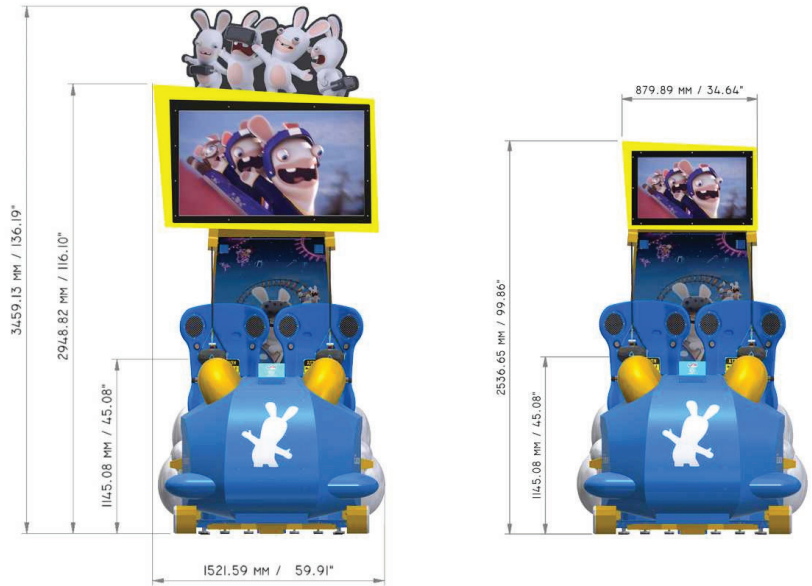

Single-Player

Coin Slots or Card Swipe Compatible

Measurements with top lid: H 278 cm x W 126 cm x D 161 cm

Measurements without top lid: H 250 cm x W 114 cm x D 141 cm

Coin case width: 14 cm

Bar Height from bottom: 230 cm

## LAI Games Virtual Rabbids: The Big Ride Size Comparison

**Standard Version**

**Compact Version**